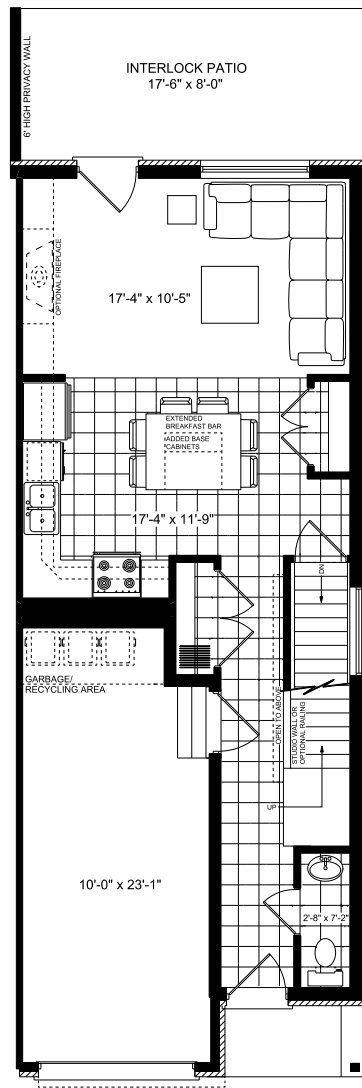

GALLERY
MODERN LIVING
STUDIO COLLECTION

END UNIT
1529 SQ. FT.

MAIN FLOOR
628 SQ. FT.

MAIN FLOOR

OPTIONAL ISLAND KITCHEN

OPTIONAL GALLEY KITCHEN

UPPER FLOOR
901 SQ. FT.

UPPER FLOOR

DRESSING ROOM OPTION

DUAL MASTER OPTION

MASTER DOUBLE W.I.C. OPTION

BASEMENT

BASEMENT

FINISHED BASEMENT OPTION
442 SQ. FT.

MONICA FRAUTS
(519) 362-4678
mfrauts@granitehomes.ca
gallerytowns.ca