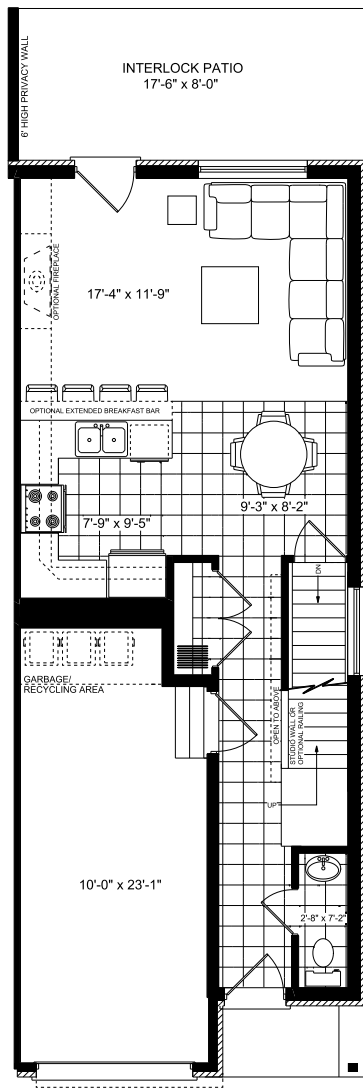

GALLERY
MODERN LIVING
STUDIO COLLECTION

END UNIT
1529 SQ. FT.

MAIN FLOOR
628 SQ. FT.

MAIN FLOOR

OPTIONAL ISLAND KITCHEN

OPTIONAL GALLEY KITCHEN

UPPER FLOOR
901 SQ. FT.

UPPER FLOOR

DRESSING ROOM OPTION

DUAL MASTER OPTION

MASTER DOUBLE W.I.C. OPTION

BASEMENT

BASEMENT

FINISHED BASEMENT OPTION
442 SQ. FT.

MONICA FRAUTS
(519) 362-4678
mfrauts@granitehomes.ca
gallerytowns.ca