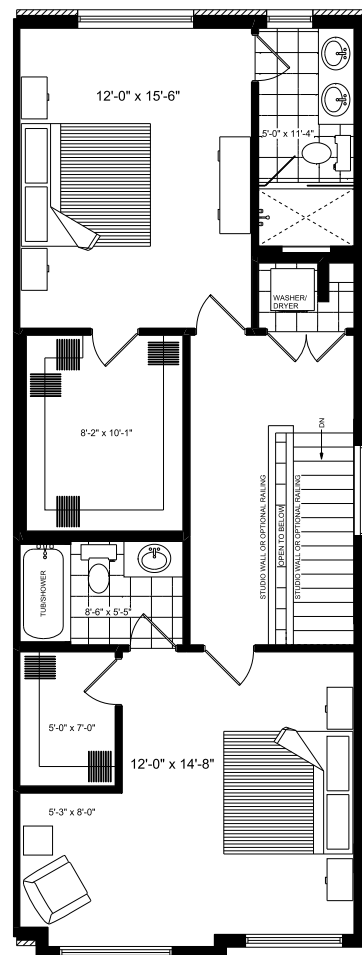

GALLERY
MODERN LIVING
STUDIO COLLECTION

END UNIT
1529 SQ. FT.

MAIN FLOOR
628 SQ. FT.

MAIN FLOOR

OPTIONAL ISLAND KITCHEN

OPTIONAL GALLEY KITCHEN

UPPER FLOOR
901 SQ. FT.

UPPER FLOOR

DRESSING ROOM OPTION

DUAL MASTER OPTION

MASTER DOUBLE W.I.C. OPTION

BASEMENT

BASEMENT

FINISHED BASEMENT OPTION
442 SQ. FT.

MONICA FRAUTS
(519) 362-4678
mfrauts@granitehomes.ca
gallerytowns.ca