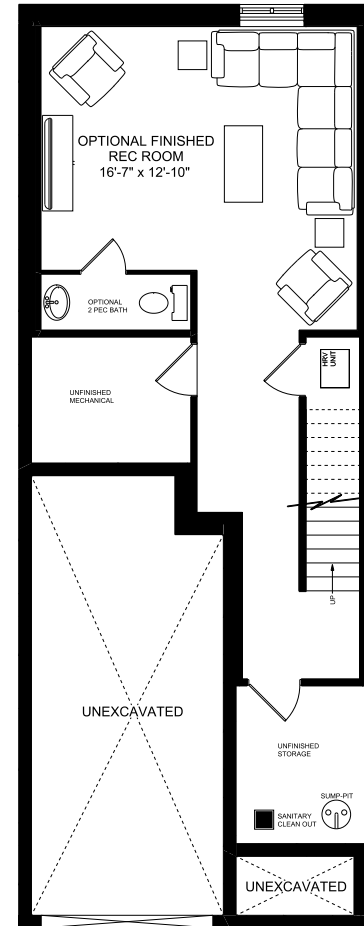

GALLERY
MODERN LIVING
STUDIO COLLECTION

END UNIT
1529 SQ. FT.

MAIN FLOOR
628 SQ. FT.

MAIN FLOOR

OPTIONAL ISLAND KITCHEN

OPTIONAL GALLEY KITCHEN

UPPER FLOOR
901 SQ. FT.

UPPER FLOOR

DRESSING ROOM OPTION

DUAL MASTER OPTION

MASTER DOUBLE W.I.C. OPTION

BASEMENT

BASEMENT

FINISHED BASEMENT OPTION
442 SQ. FT.

MONICA FRAUTS
(519) 362-4678
mfrauts@granitehomes.ca
gallerytowns.ca