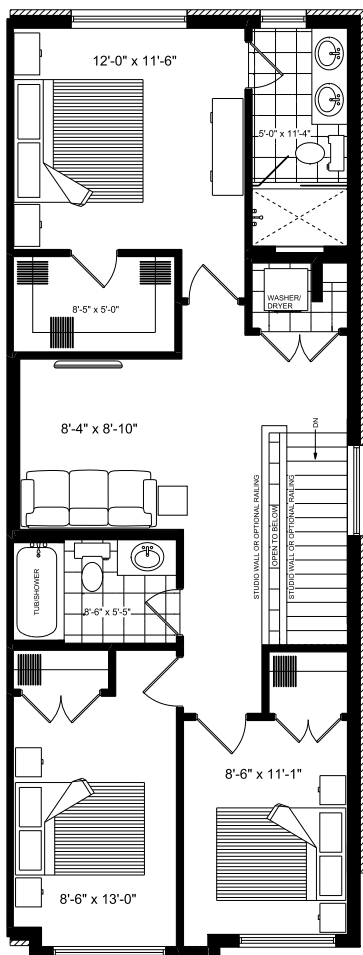

GALLERY
MODERN LIVING
STUDIO COLLECTION

END UNIT
1529 SQ. FT.

MAIN FLOOR
628 SQ. FT.

MAIN FLOOR

OPTIONAL ISLAND KITCHEN

OPTIONAL GALLEY KITCHEN

UPPER FLOOR
901 SQ. FT.

UPPER FLOOR

DRESSING ROOM OPTION

DUAL MASTER OPTION

MASTER DOUBLE W.I.C. OPTION

BASEMENT

BASEMENT

FINISHED BASEMENT OPTION
442 SQ. FT.

MONICA FRAUTS
(519) 362-4678
mfrauts@granitehomes.ca
gallerytowns.ca