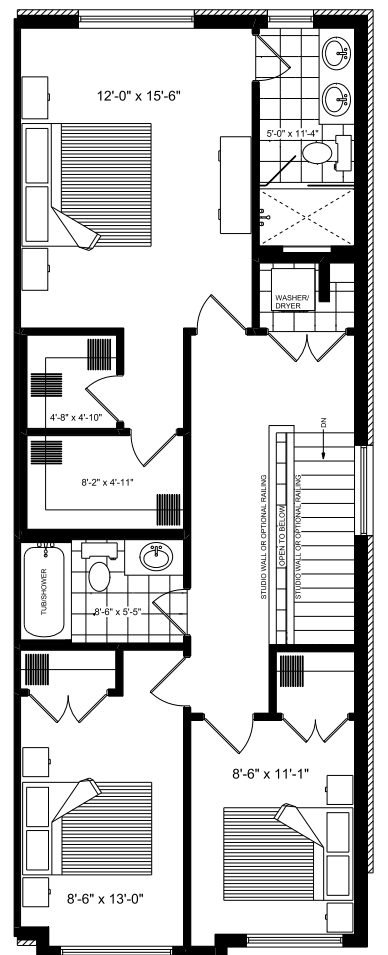

GALLERY
MODERN LIVING
STUDIO COLLECTION

END UNIT
1529 SQ. FT.

MAIN FLOOR
628 SQ. FT.

MAIN FLOOR

OPTIONAL ISLAND KITCHEN

OPTIONAL GALLEY KITCHEN

UPPER FLOOR
901 SQ. FT.

UPPER FLOOR

DRESSING ROOM OPTION

DUAL MASTER OPTION

MASTER DOUBLE W.I.C. OPTION

BASEMENT

BASEMENT

FINISHED BASEMENT OPTION
442 SQ. FT.

MONICA FRAUTS
(519) 362-4678
mfrauts@granitehomes.ca
gallerytowns.ca