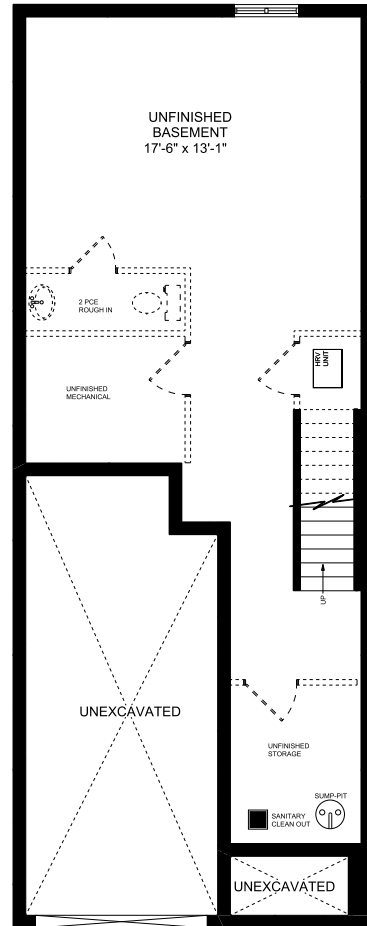

GALLERY
MODERN LIVING
STUDIO COLLECTION

END UNIT
1529 SQ. FT.

MAIN FLOOR
628 SQ. FT.

MAIN FLOOR

OPTIONAL ISLAND KITCHEN

OPTIONAL GALLEY KITCHEN

UPPER FLOOR
901 SQ. FT.

UPPER FLOOR

DRESSING ROOM OPTION

DUAL MASTER OPTION

MASTER DOUBLE W.I.C. OPTION

BASEMENT

BASEMENT

FINISHED BASEMENT OPTION
442 SQ. FT.

MONICA FRAUTS
(519) 362-4678
mfrauts@granitehomes.ca
gallerytowns.ca