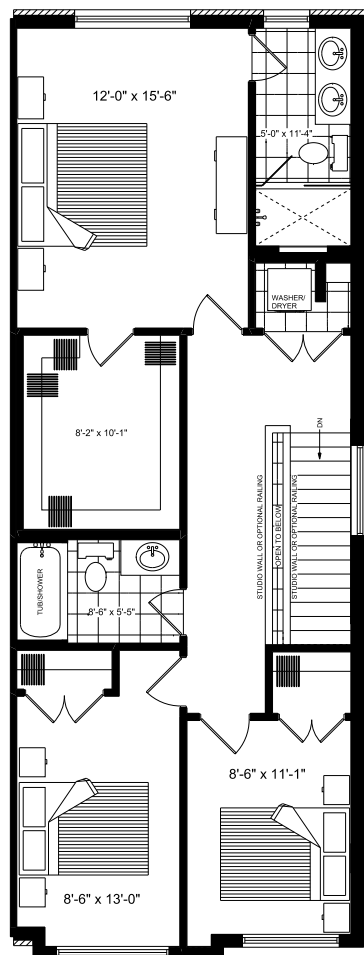

GALLERY
MODERN LIVING
STUDIO COLLECTION

END UNIT
1529 SQ. FT.

MAIN FLOOR
628 SQ. FT.

MAIN FLOOR

OPTIONAL ISLAND KITCHEN

OPTIONAL GALLEY KITCHEN

UPPER FLOOR
901 SQ. FT.

UPPER FLOOR

DRESSING ROOM OPTION

DUAL MASTER OPTION

MASTER DOUBLE W.I.C. OPTION

BASEMENT

BASEMENT

FINISHED BASEMENT OPTION
442 SQ. FT.

MONICA FRAUTS
(519) 362-4678
mfrauts@granitehomes.ca
gallerytowns.ca