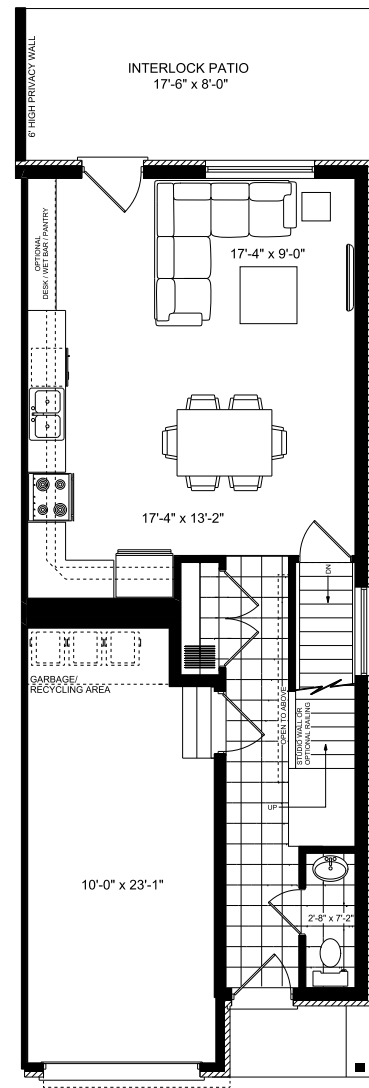

GALLERY
MODERN LIVING
STUDIO COLLECTION

END UNIT
1529 SQ. FT.

MAIN FLOOR
628 SQ. FT.

MAIN FLOOR

OPTIONAL ISLAND KITCHEN

OPTIONAL GALLEY KITCHEN

UPPER FLOOR
901 SQ. FT.

UPPER FLOOR

DRESSING ROOM OPTION

DUAL MASTER OPTION

MASTER DOUBLE W.I.C. OPTION

BASEMENT

BASEMENT

FINISHED BASEMENT OPTION
442 SQ. FT.

MONICA FRAUTS
(519) 362-4678
mfrauts@granitehomes.ca
gallerytowns.ca